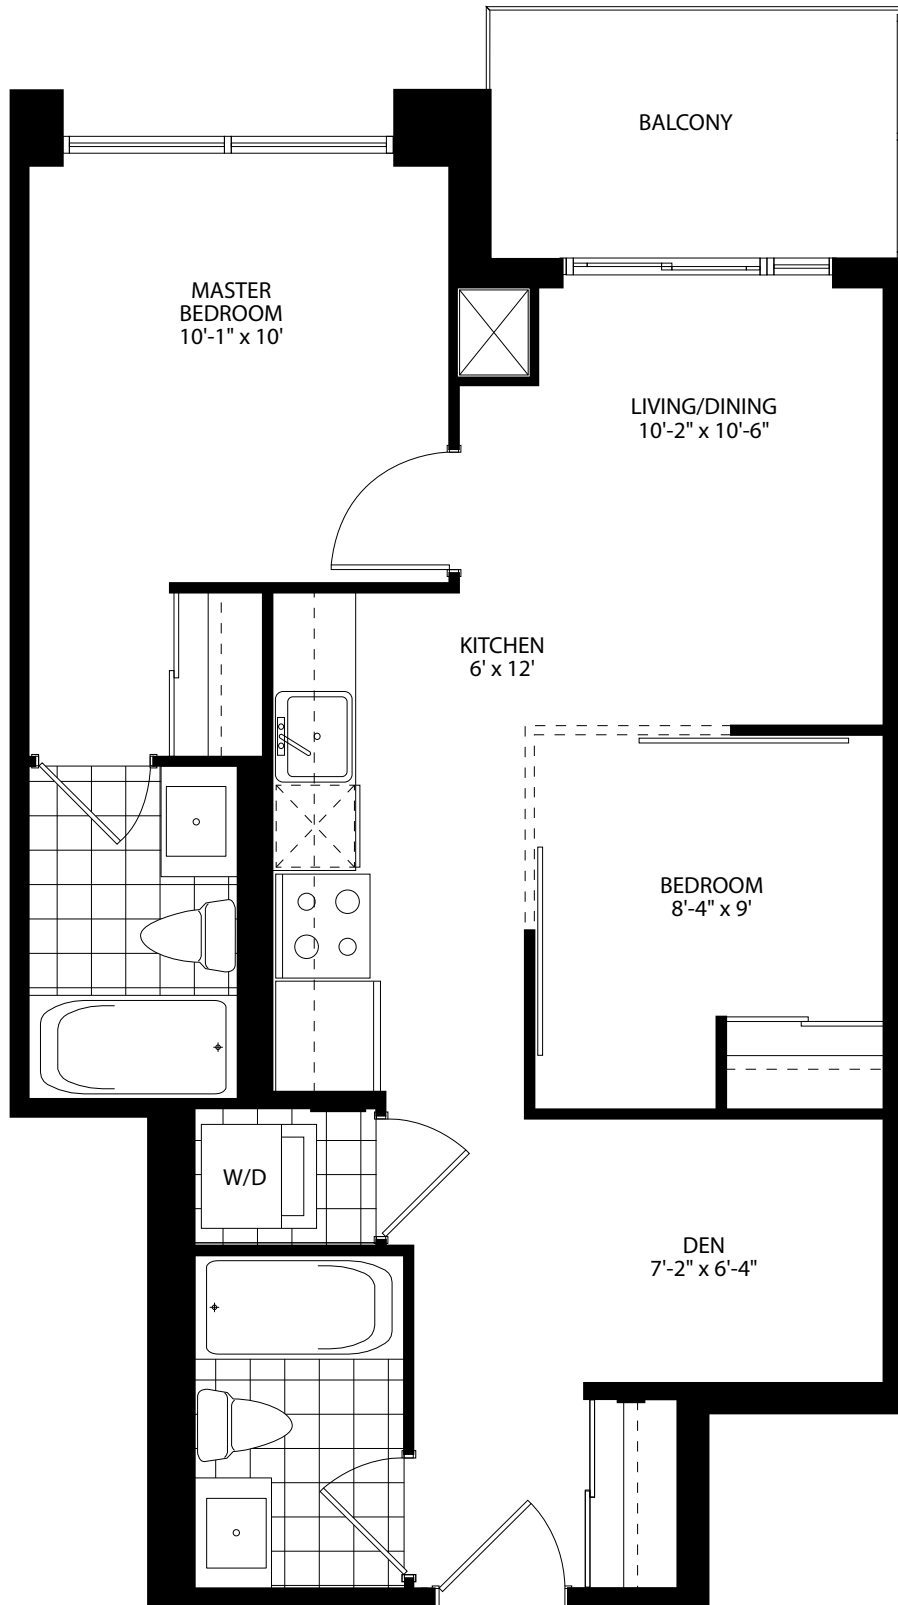

669 • 2 bed + den

interior 669 sq.ft. • balcony 60 sq.ft. • total 729 sq.ft.

me2
MARKHAM & ELLESMERE LIVING

PODIUM FLOOR 5

PODIUM FLOOR 6-8

PODIUM FLOOR 2

PODIUM FLOOR 3-4

NOTE: Floorplan and balcony sizes may vary depending on floors and unit locations in the building. Please see sales representative for further details. E. & O.E. 2016.