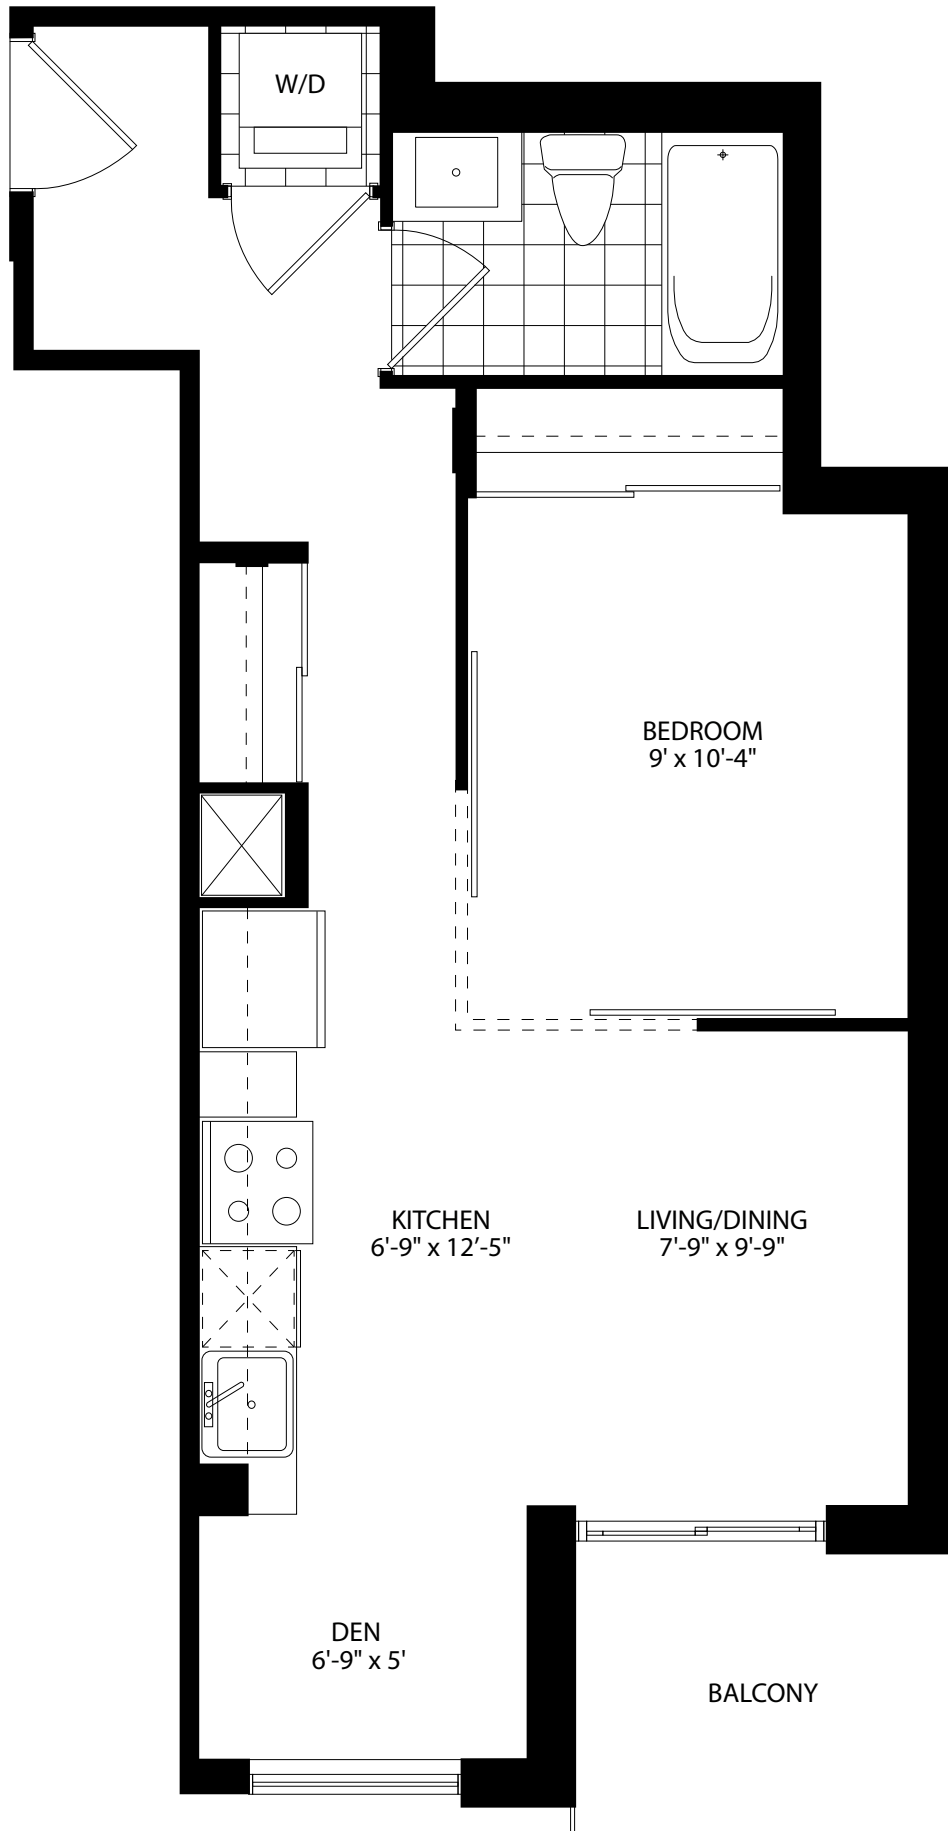

517 • 1 bed + den

interior 517 sq.ft. • balcony 49 sq.ft. • total 566 sq.ft.

me2
MARKHAM & ELLESMERE LIVING

PODIUM FLOOR 2

NOTE: Floorplan and balcony sizes may vary depending on floors and unit locations in the building. Please see sales representative for further details. E. & O.E. 2016.