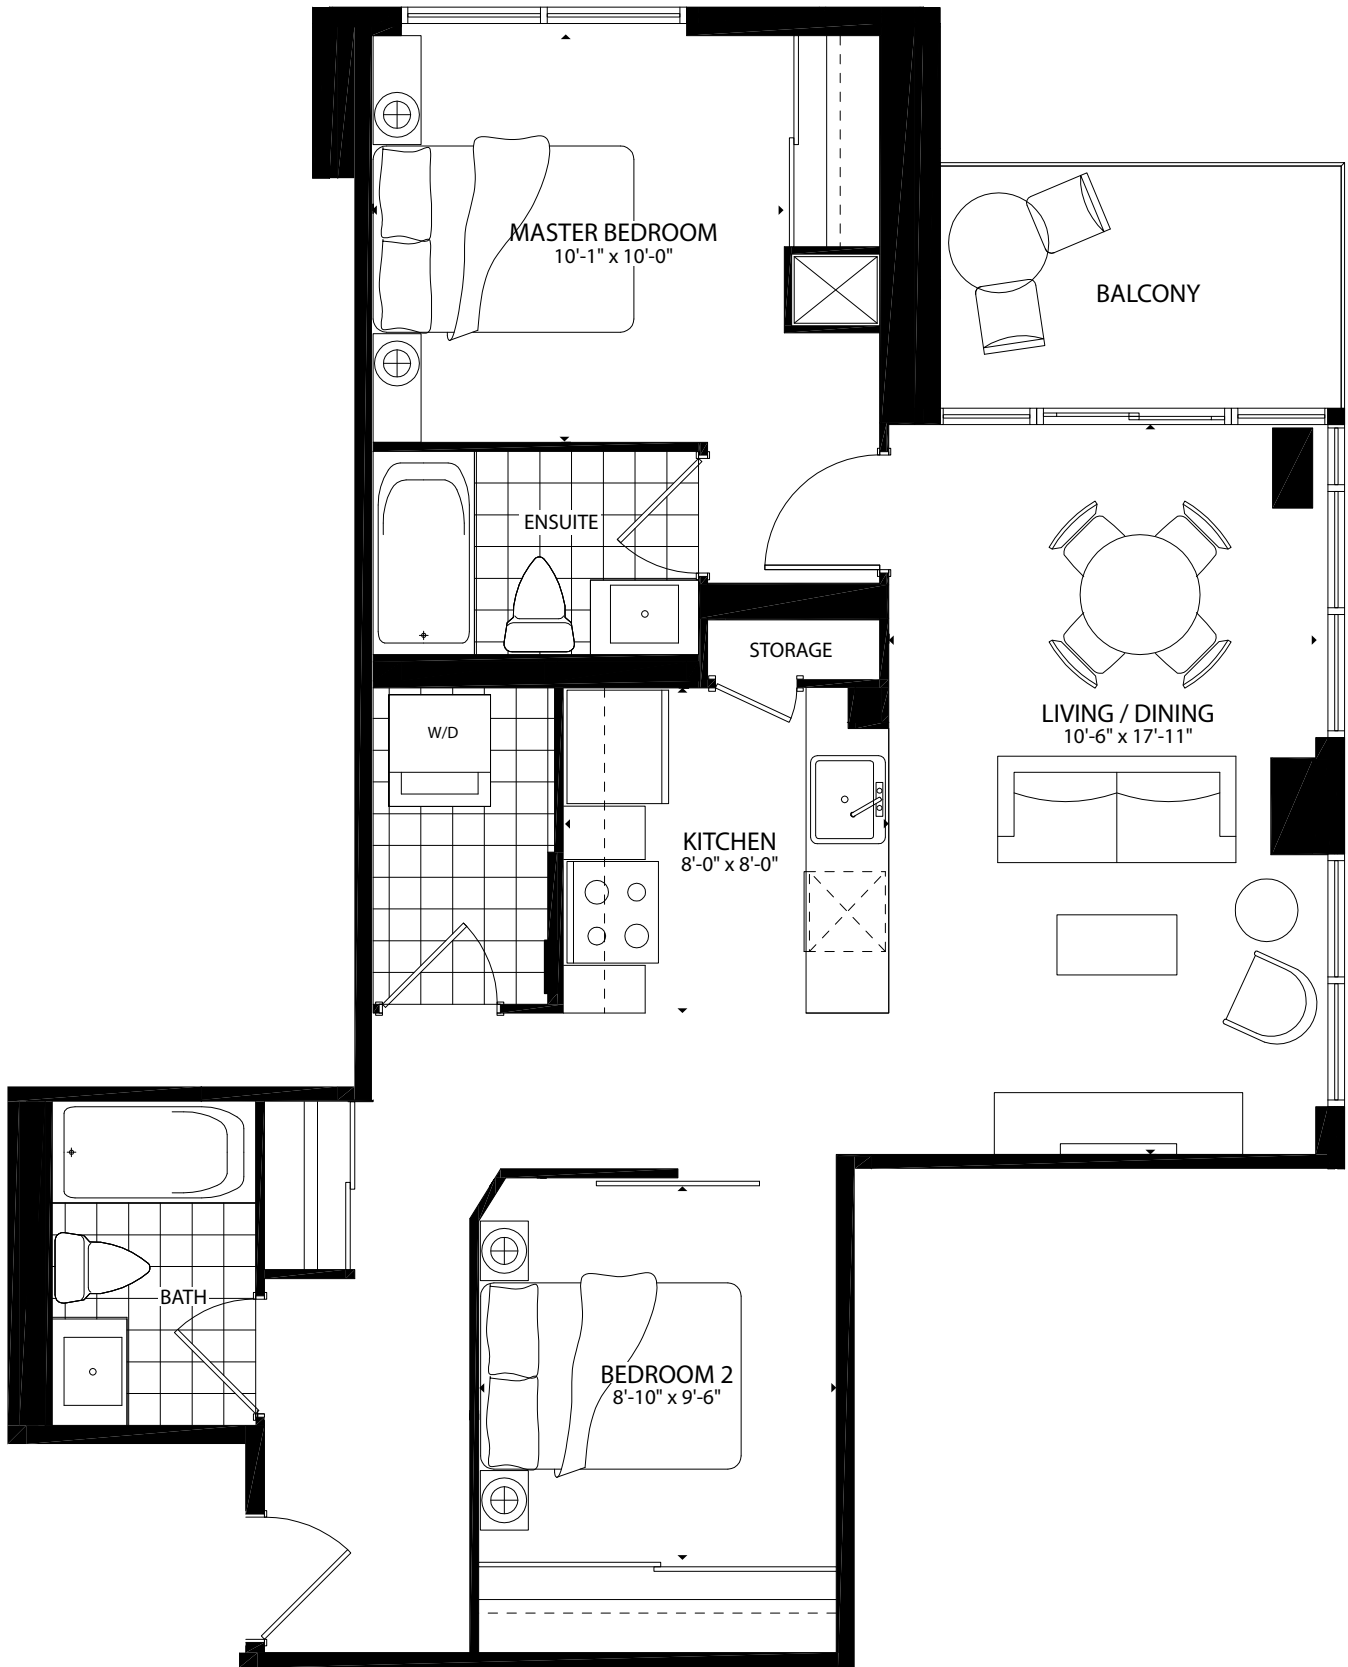

# sally 849 2 bed

interior 849 sq.ft. • balcony 60 sq.ft. • total 909 sq.ft.

FLOOR 2

FLOORS 3-4

FLOOR 5

FLOOR 6

FLOOR 7

NOTE: Floorplan and balcony sizes may vary depending on floors and unit locations in the building. Please see sales representative for further details. E. & O.E. 2013.