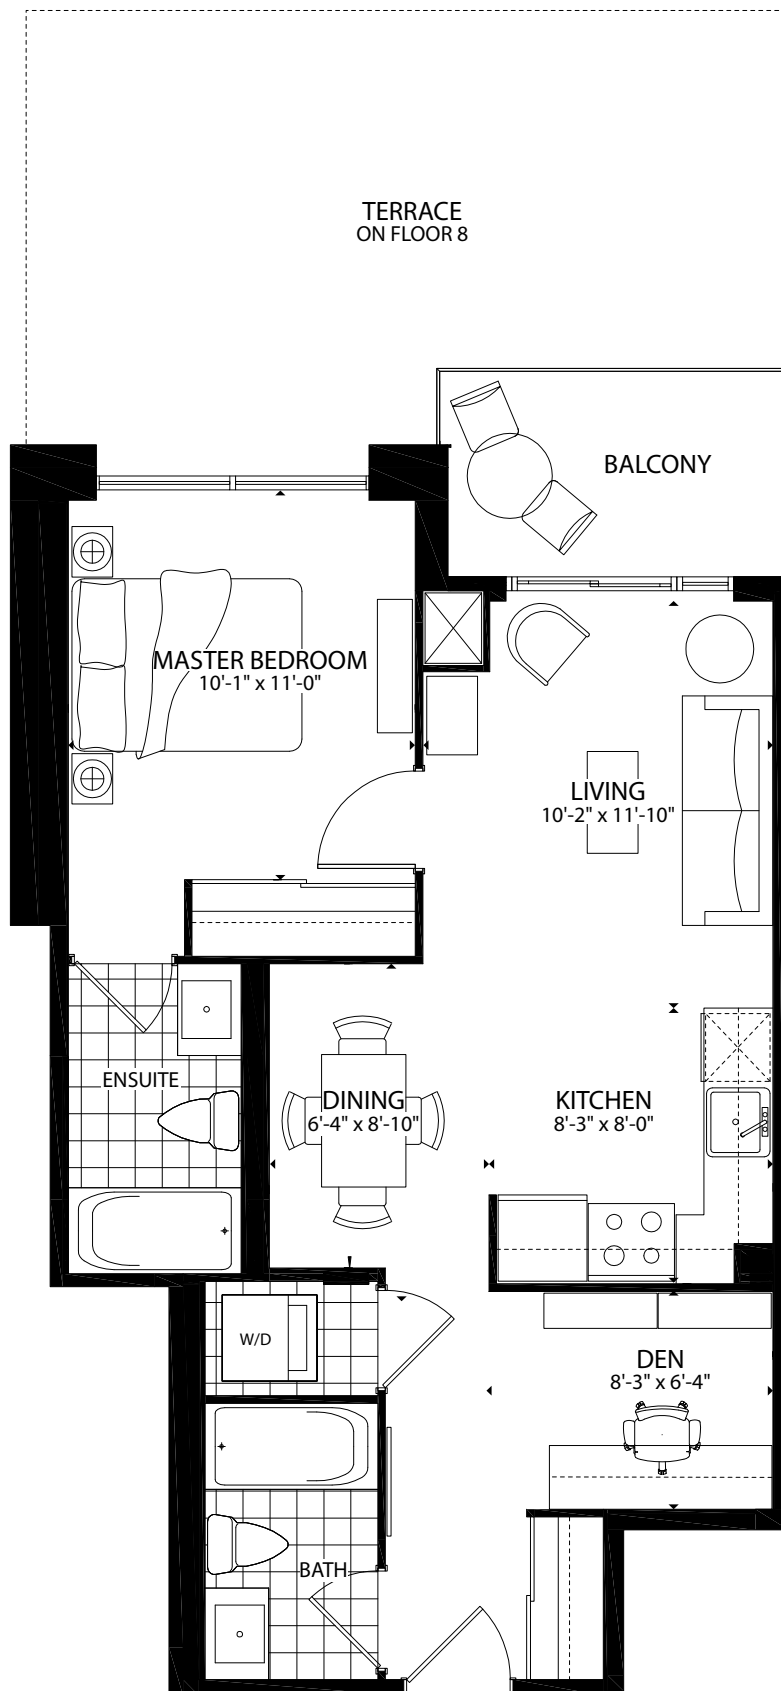

morris 681 1 bed + den

interior 681 sq.ft. • balcony 61 sq.ft. • total 742 sq.ft.

• terrace 333 sq.ft. • total 1,014 sq.ft. (8th floor)

FLOOR 8

FLOOR 9

FLOORS 10-27

NOTE: Floorplan and balcony sizes may vary depending on floors and unit locations in the building. Please see sales representative for further details. E. & O.E. 2014.