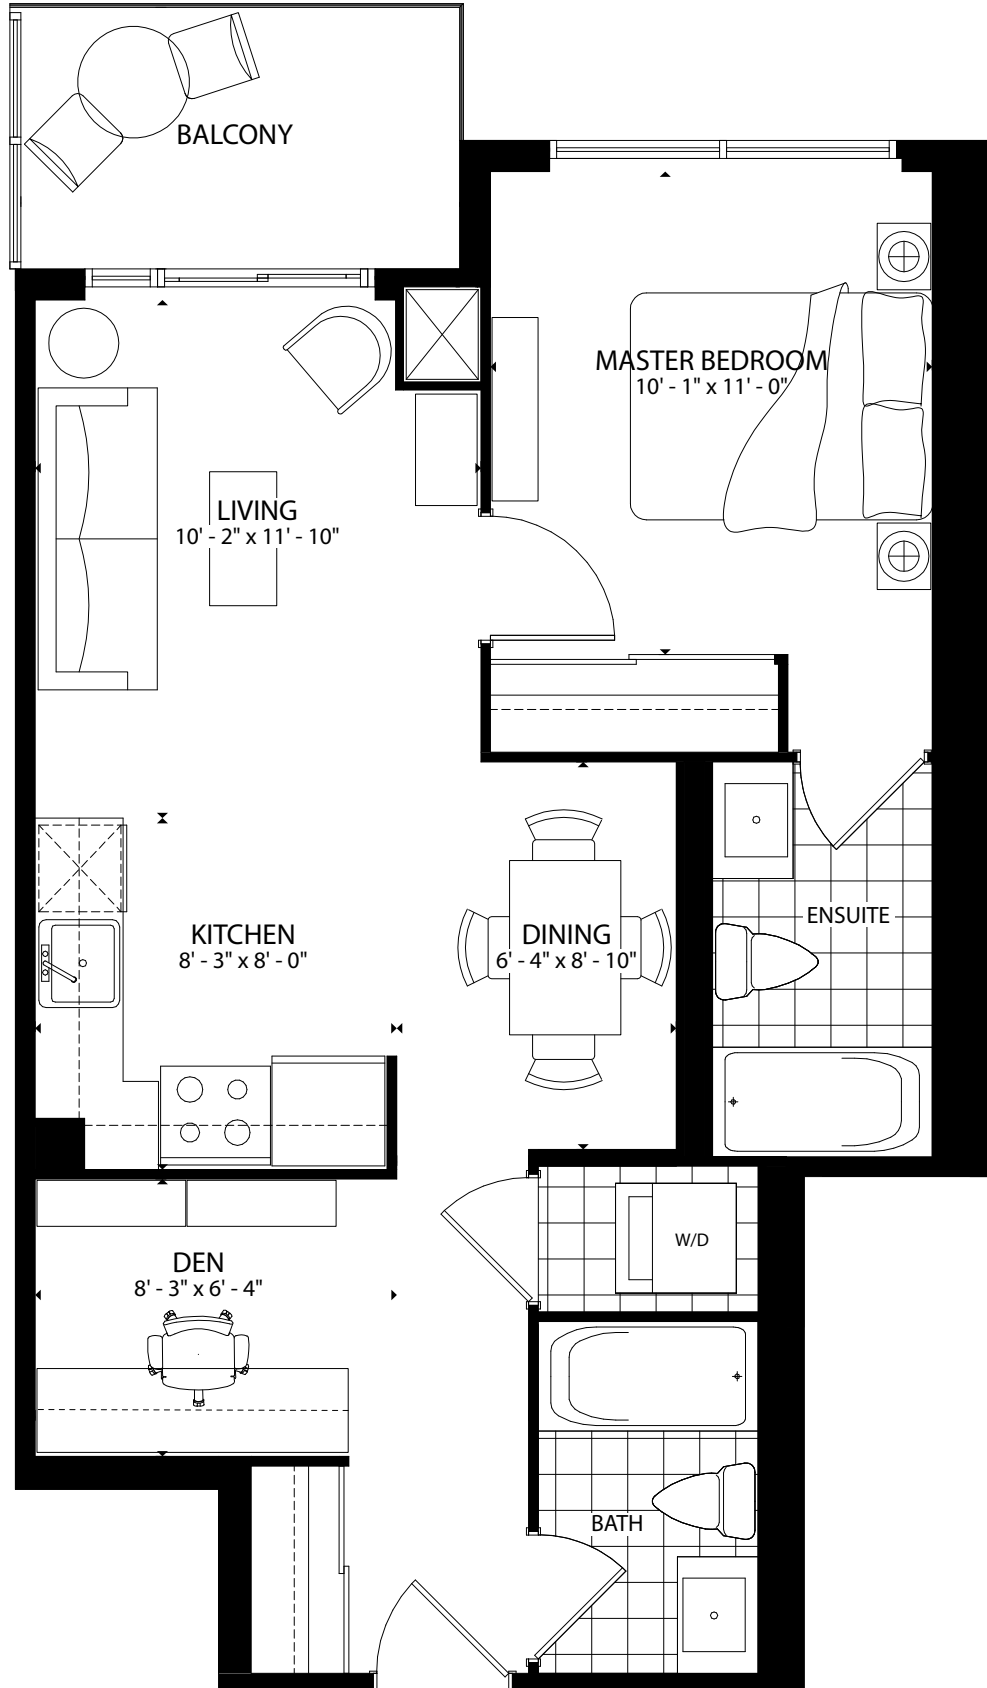

melroy 688 1 bed + den

interior 688 sq.ft. • balcony 61 sq.ft. • total 749 sq.ft.

REVERSE PLAN SUITE '06'

FLOORS 28-29

NOTE: Floorplan and balcony sizes may vary depending on floors and unit locations in the building. Please see sales representative for further details. E. & O.E. 2014.