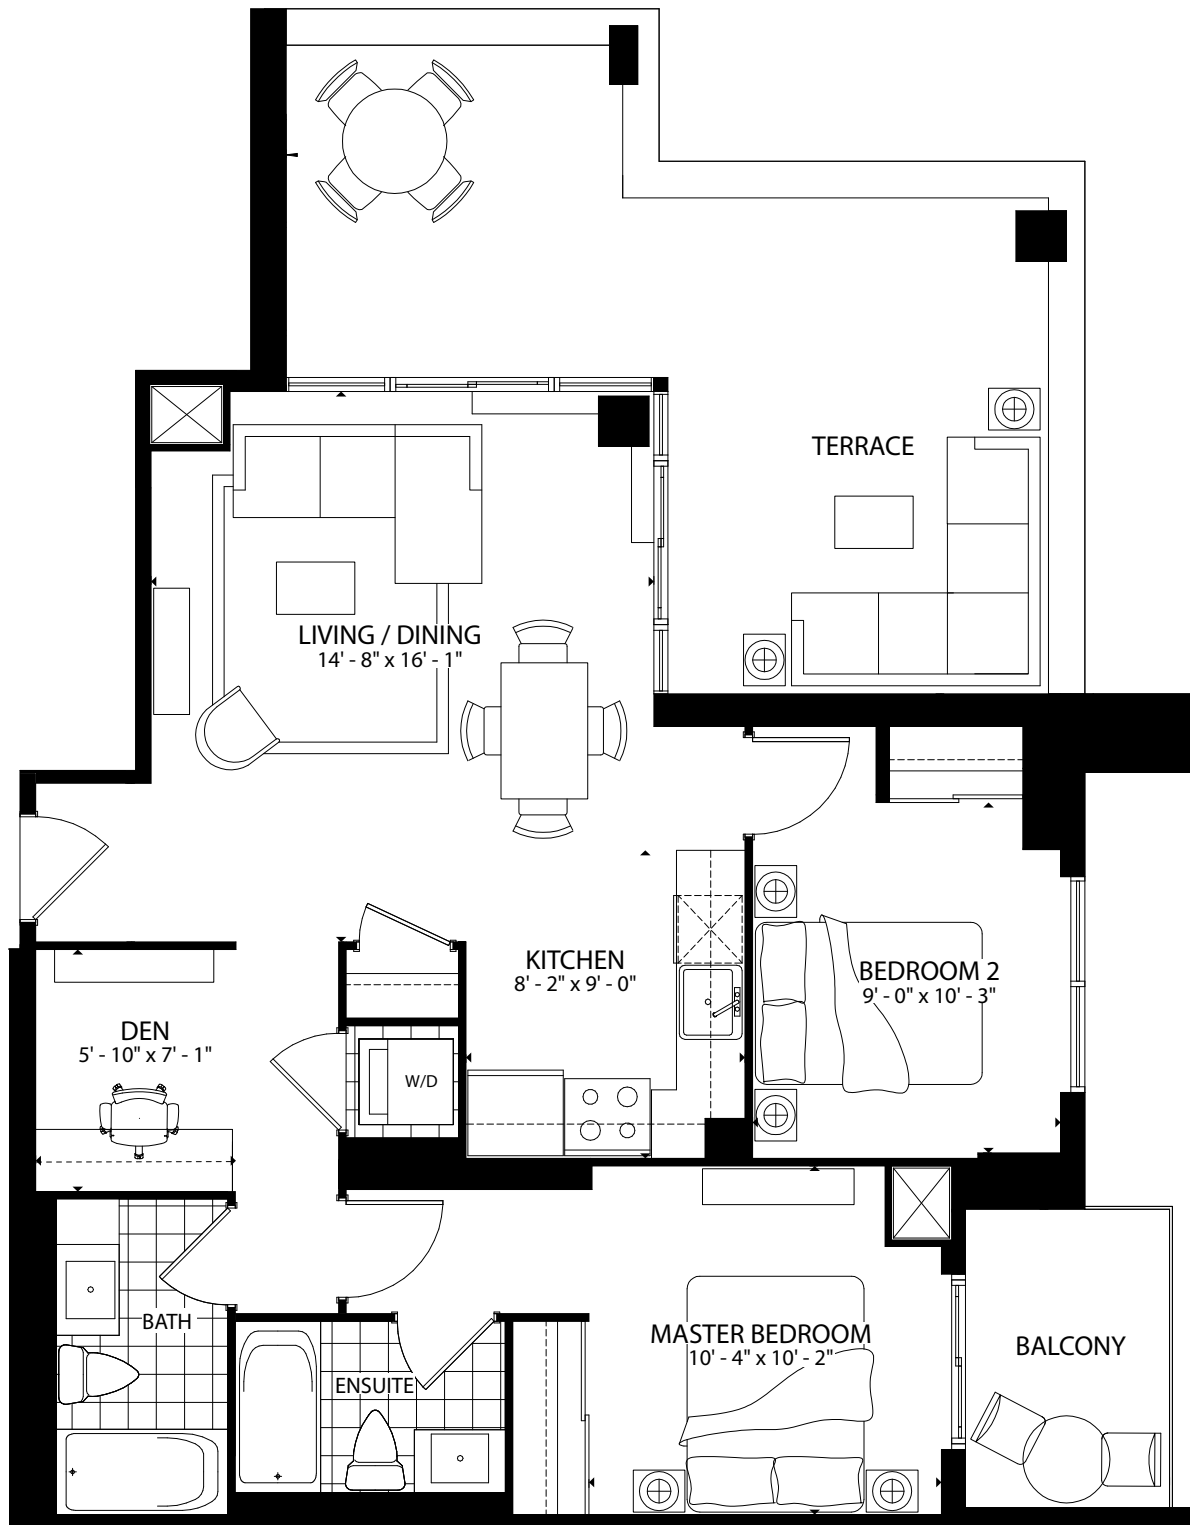

# linda 877 2 bed + den

interior 877 sq.ft. • balcony 53 sq.ft. • terrace 308 sq.ft. • total 1,238 sq.ft.

FLOORS 28-29

NOTE: Floorplan and balcony sizes may vary depending on floors and unit locations in the building. Please see sales representative for further details. E. & O.E. 2014.