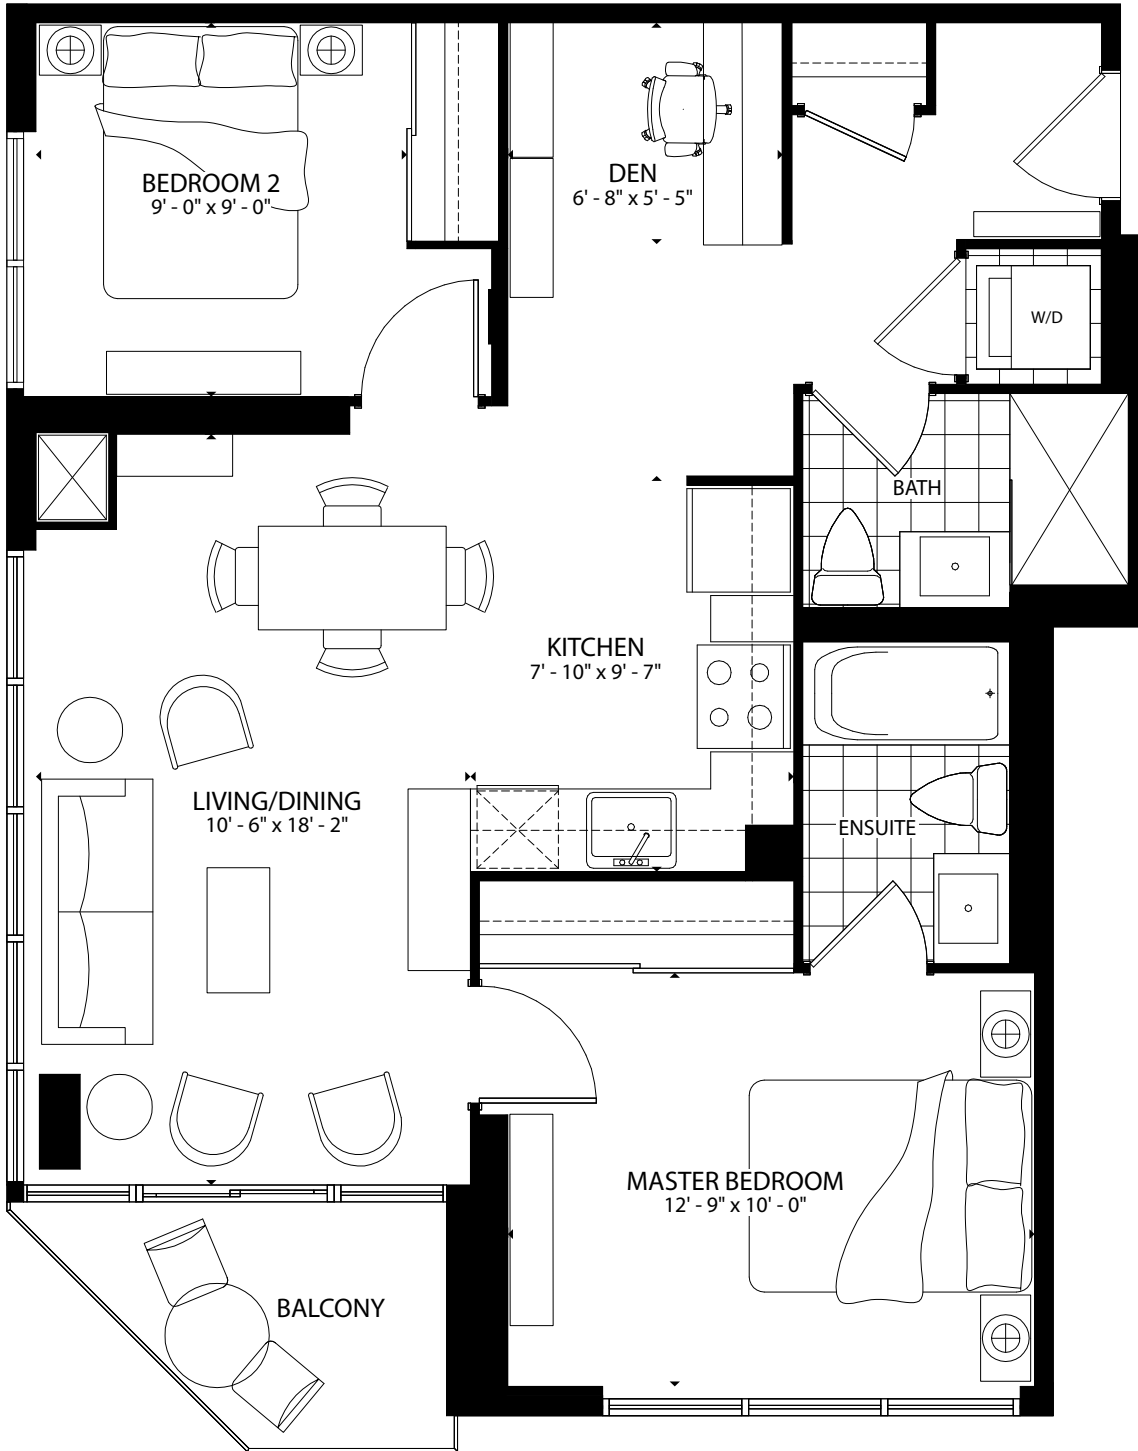

lily 842 2 bed + den

interior 842 sq.ft. • balcony 47 sq.ft. • total 889 sq.ft.

• balcony 30 sq.ft. • total 872 sq.ft. (2nd floor)

FLOOR 2

FLOORS 3-4

FLOOR 5

FLOOR 6

FLOOR 7

FLOOR 8

FLOOR 9

FLOORS 10-27

NOTE: Floorplan and balcony sizes may vary depending on floors and unit locations in the building. Please see sales representative for further details. E. & O.E. 2014.