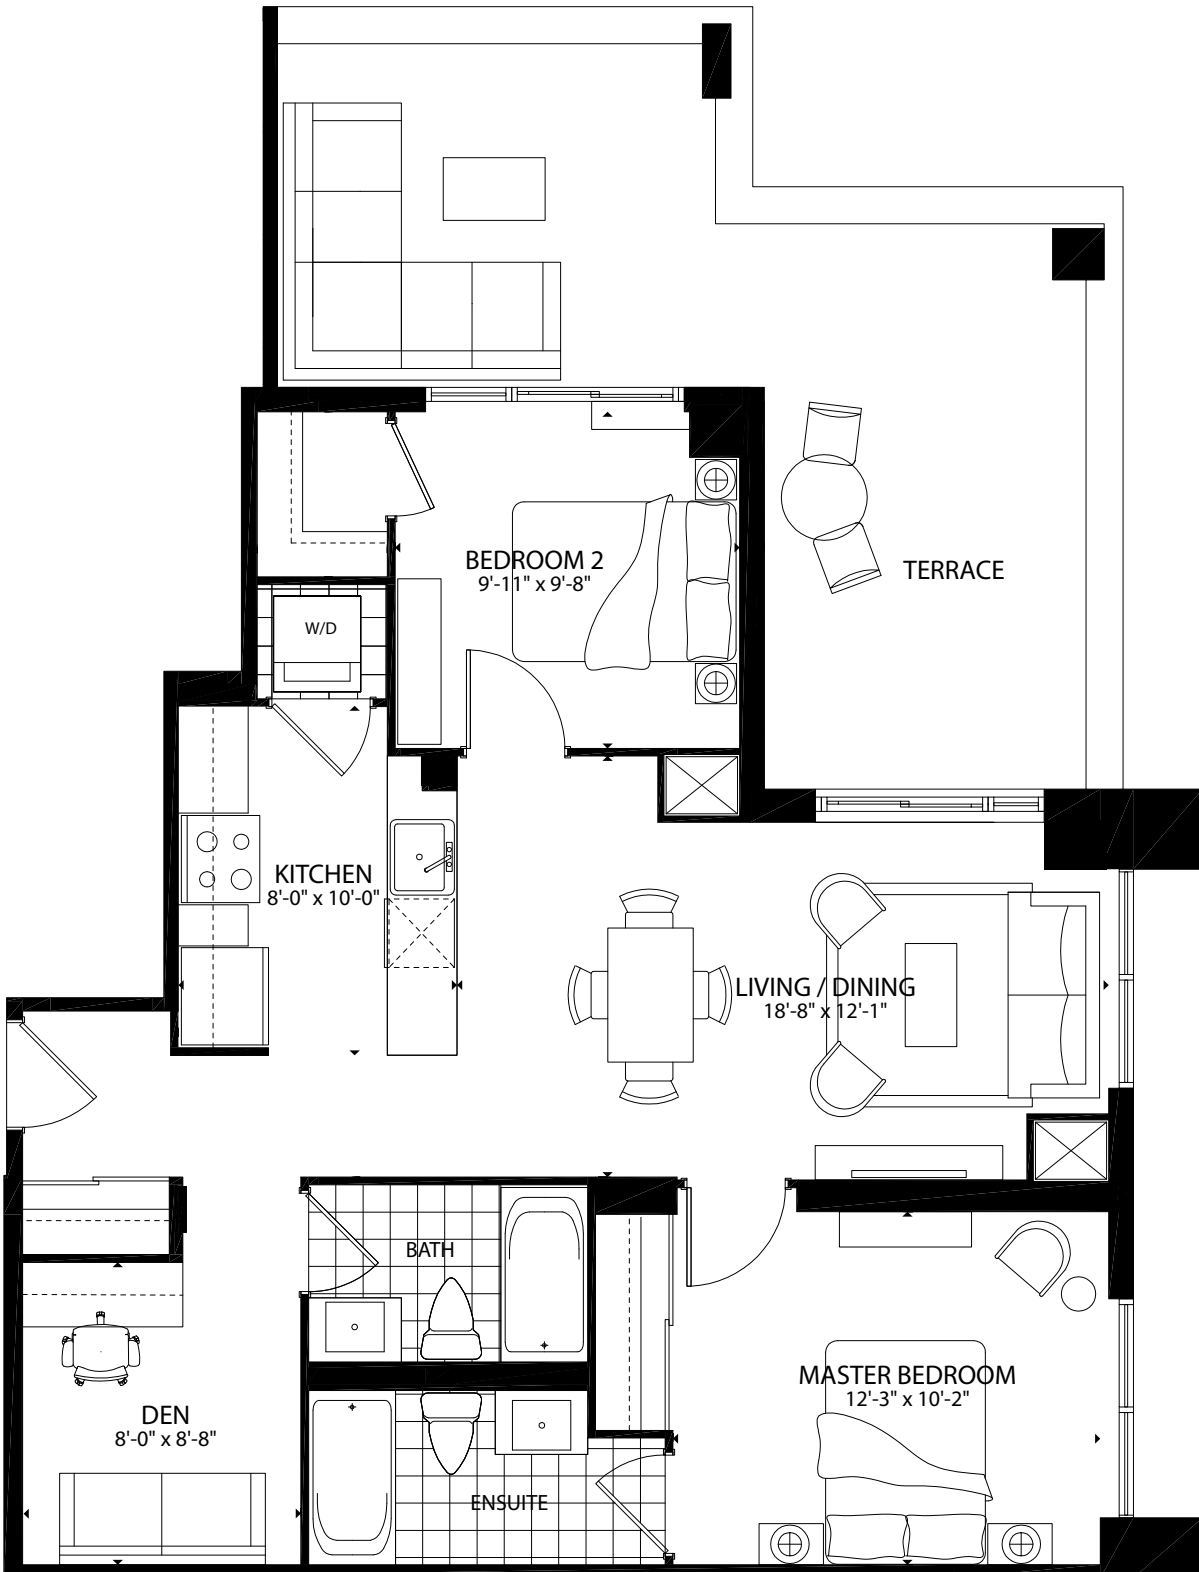

leona 894 2 bed + den

interior 894 sq.ft. • terrace 329 sq.ft. • total 1,223 sq.ft.

FLOORS 28-29

NOTE: Floorplan and balcony sizes may vary depending on floors and unit locations in the building. Please see sales representative for further details. E. & O.E. 2014.