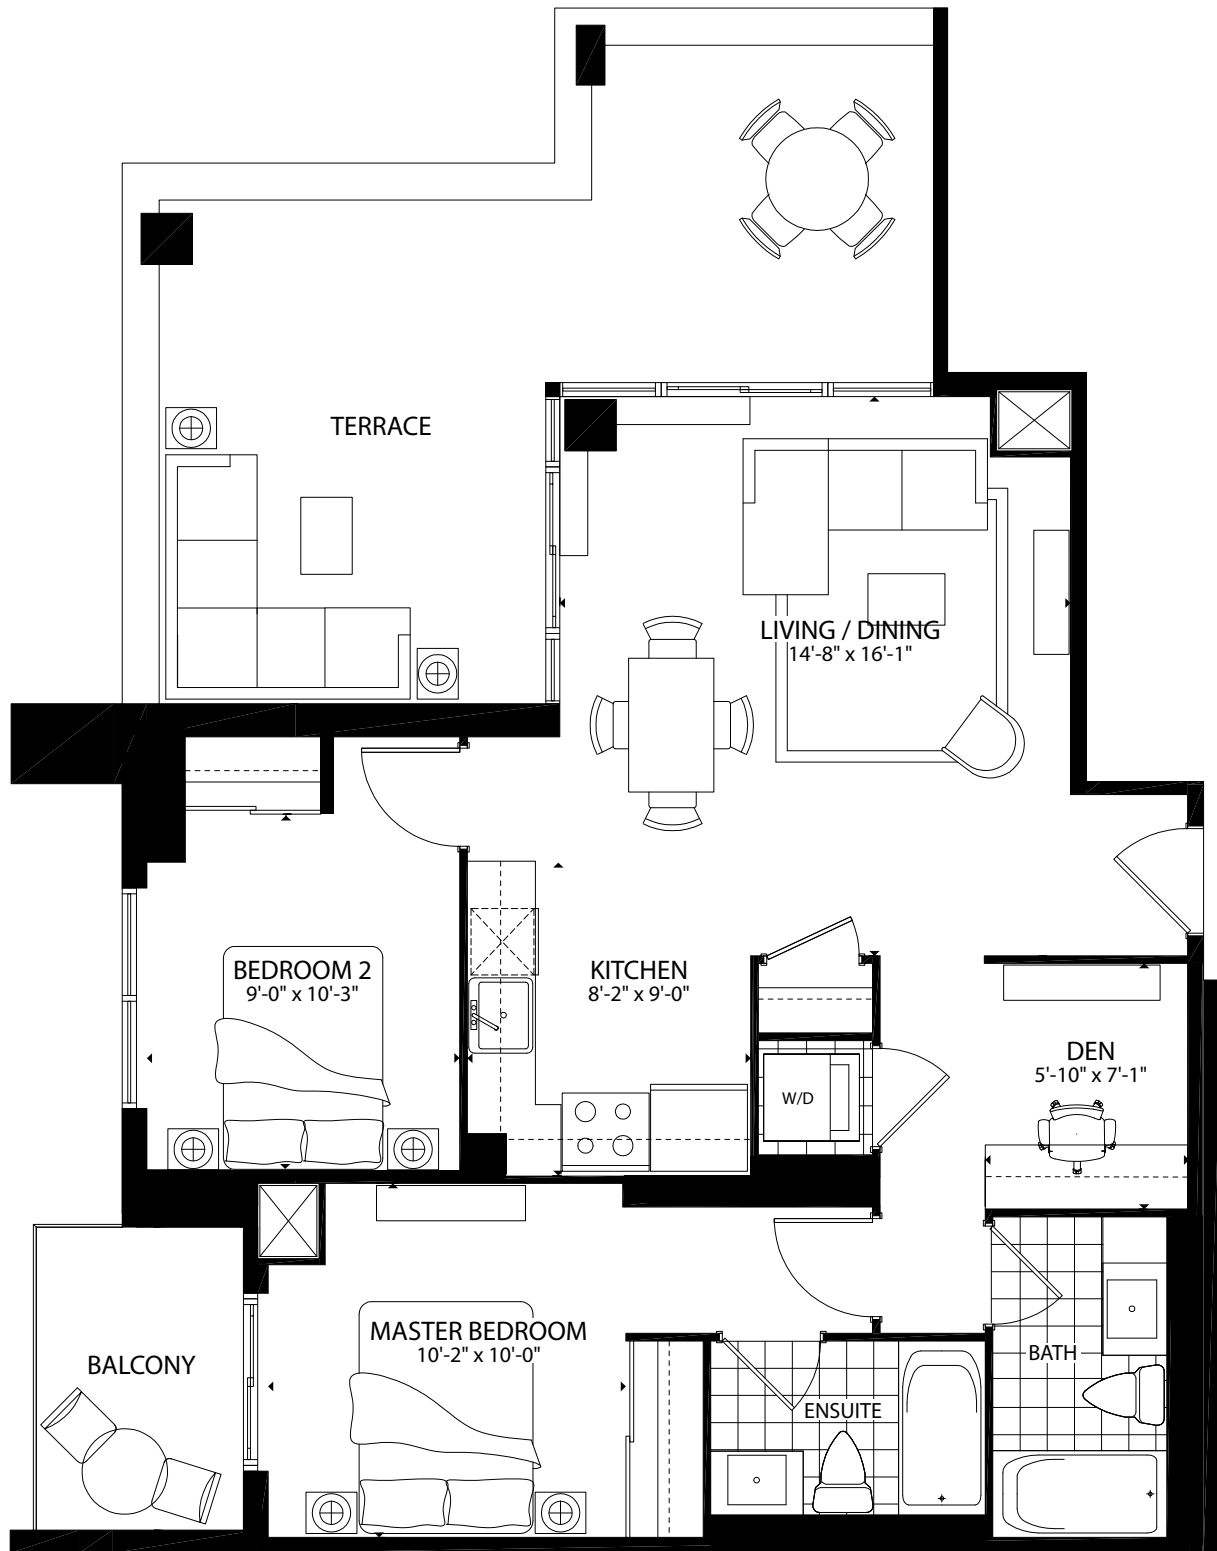

layla 872 2 bed + den

interior 872 sq.ft. • balcony 53 sq.ft. + terrace 308 sq.ft. • total 1,233 sq.ft.

FLOORS 28-29

NOTE: Floorplan and balcony sizes may vary depending on floors and unit locations in the building. Please see sales representative for further details. E. & O.E. 2014.