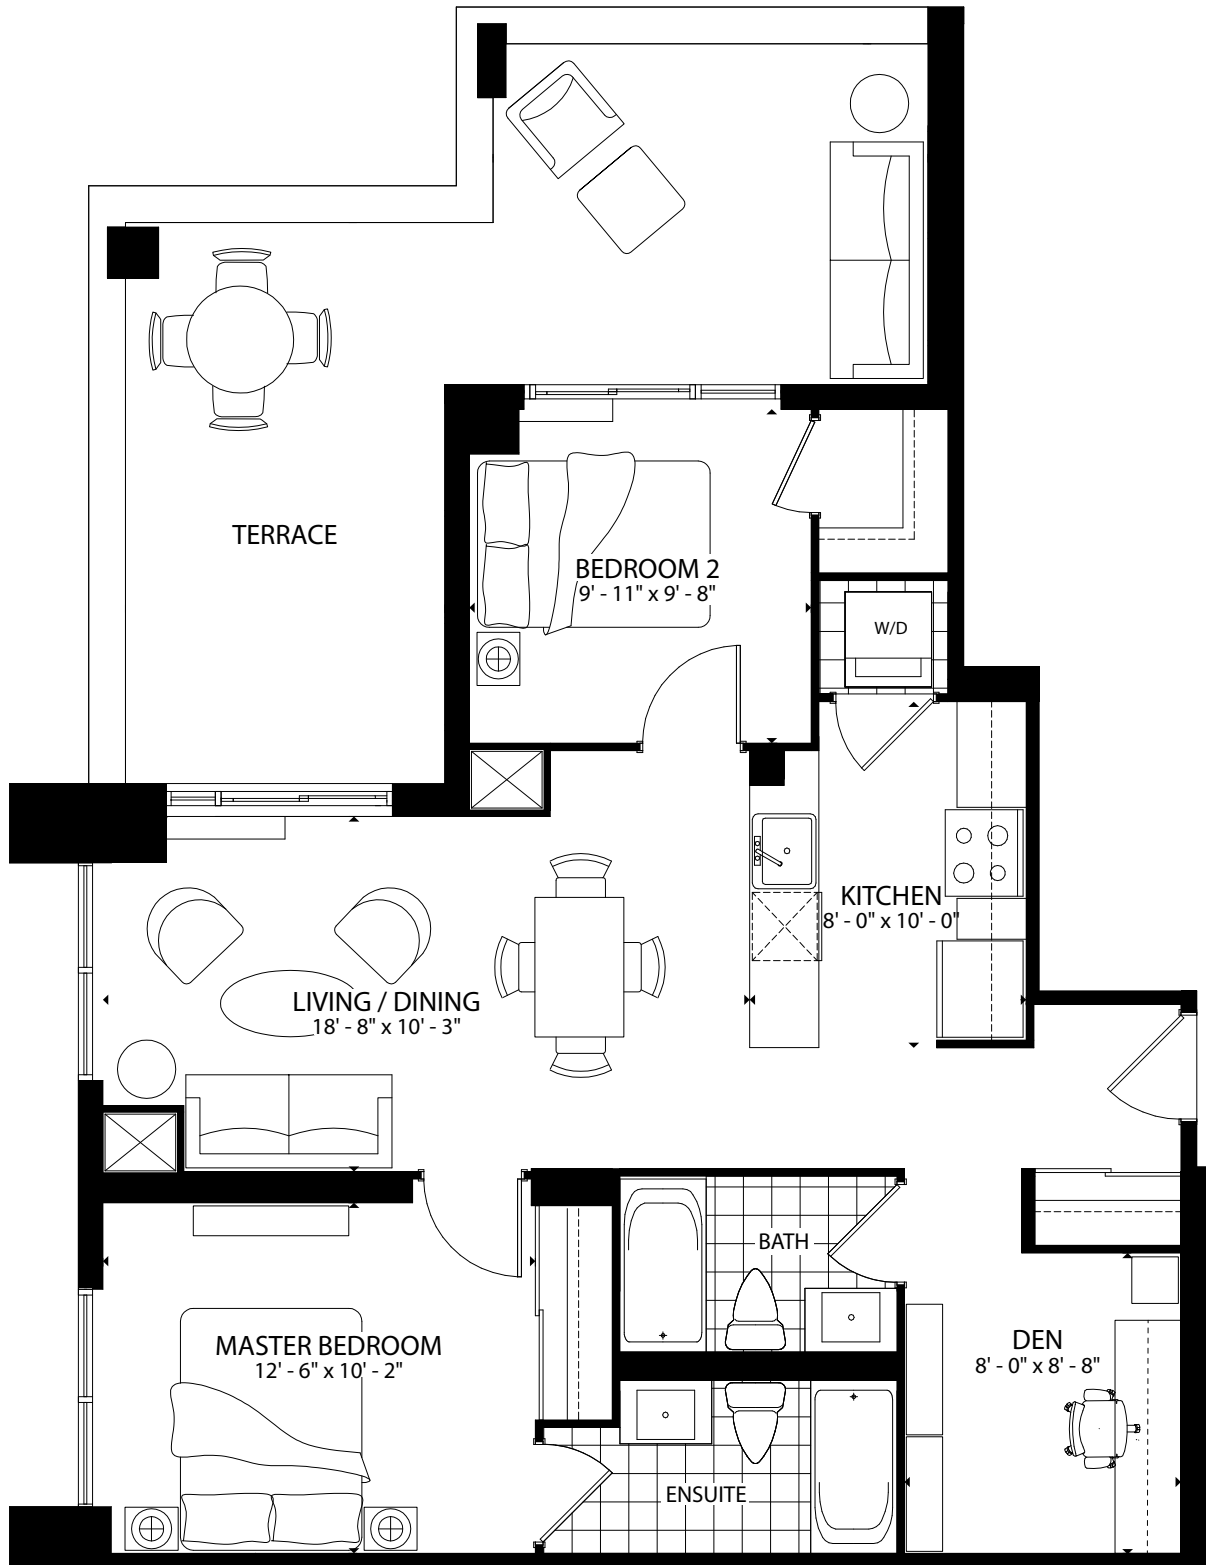

# laura 898 2 bed + den

interior 898 sq.ft. • terrace 329 sq.ft. • total 1,227 sq.ft.

FLOORS 28-29

NOTE: Floorplan and balcony sizes may vary depending on floors and unit locations in the building. Please see sales representative for further details. E. & O.E. 2014.