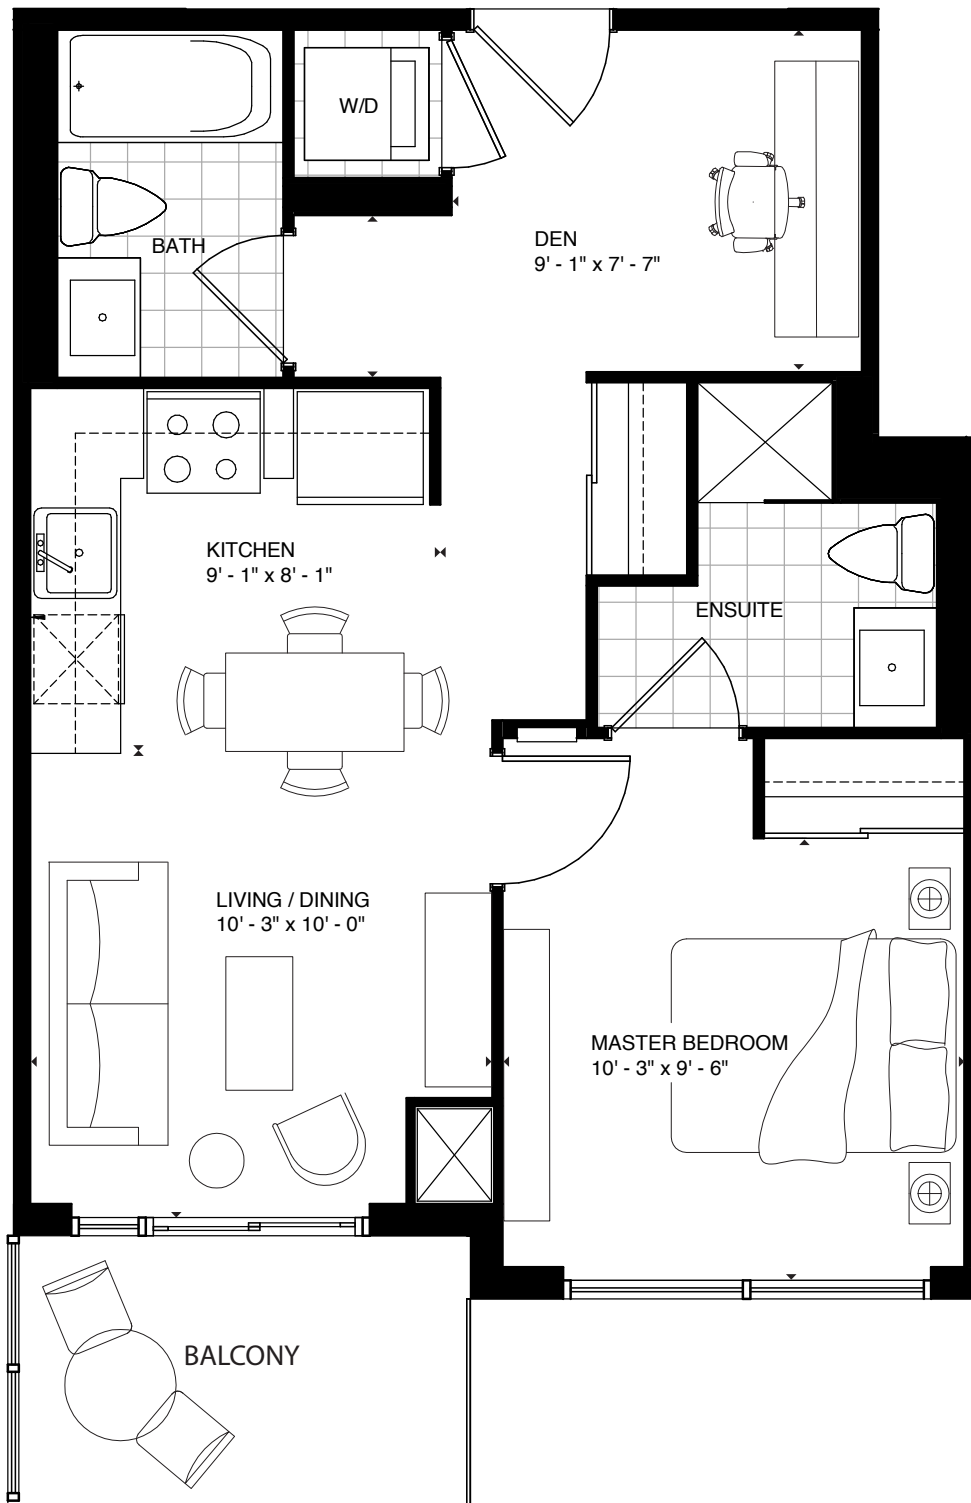

miles 575 1 bed + den

interior 575 sq.ft. • balcony 61 sq.ft. • total 636 sq.ft.

REVERSE PLAN SUITE '04' FLOORS 20 - 27
SUITE '03' FLOORS 28 - 29

FLOORS 20 - 27

FLOORS 28 - 29

NOTE: Floorplan and balcony sizes may vary depending on floors and unit locations in the building. Please see sales representative for further details. E. & O.E. 2015.